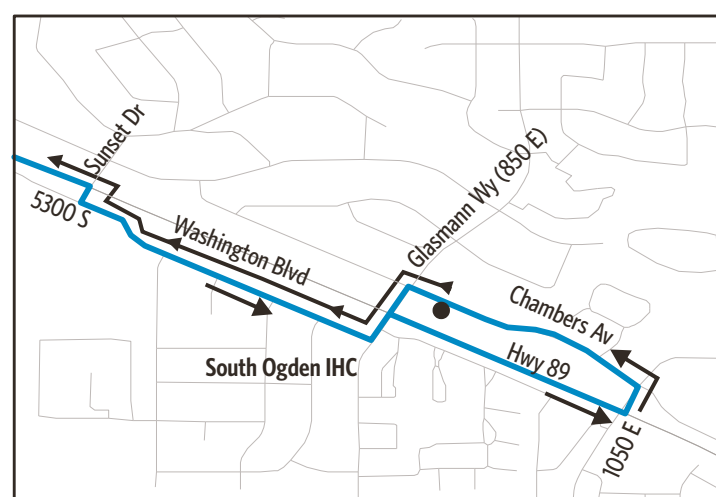

SEE SOMETHING?
SAY SOMETHING!

To contact UTA police:
Call: 801-287-EYES (801-287-3937)
Or Text UTATIP and your tip to 274637

INTERPRETER

801-RIDE-UTA
call (801-743-3882)
Toll-Free (888-743-3882)

Intérprete 口譯 thông dịch viên
해석자 tumač переводчик
インタプリタ Dolmetscher

PLAN AND PAY
WITH transit

Available in the App Store
and Google Play.

For Information Call 801-RIDE-UTA (801-743-3882)
outside Salt Lake County 888-RIDE-UTA (888-743-3882)
www.rideuta.com

612

North-South Washington Blvd

HOW TO USE THIS SCHEDULE

Determine your timepoint based on when you want to leave or when you want to arrive. Read across for your destination and down for your time and direction of travel. A route map is provided to help you relate to the timepoints shown. Weekday, Saturday & Sunday schedules differ from one another.

UTA SERVICE DIRECTORY

- General Information, Schedules, Trip Planning and Customer Feedback: 801-RIDE-UTA (801-743-3882)
- Outside Salt Lake County call 888-RIDE-UTA (888-743-3882)
- For 24 hour automated service for next bus available use option 1. Have stop number and 3 digit route number (use 0 or 00 if number is not 3 digits).
- Pass By Mail Information 801-287-2204
- For Employment information please visit <http://www.rideuta.com/careers/>
- Travel Training 801-287-2275

LOST AND FOUND

Weber/South Davis: 801-626-1207 option 3
Utah County: 801-227-8923
Salt Lake County: 801-287-4664

FARES

Exact Fare is required. Fares are subject to change.

ACCESSIBLE SERVICE

Wheelchair accessible buses are available on all routes. Alternate format schedules are available upon request. Telephone communication for deaf/hearing impaired persons is available by dialing 711.

TRANSFERS

Upon payment of a fare, a transfer is good for travel in any direction, including return trip, for two (2) hours until the time cut. The value of a transfer towards a fare on a more expensive service is the regular cash fare.

BIKES ON BUSES

The Bikes on Buses service is available on all buses, except Paratransit.

HOLIDAYS

Please check rideuta.com for holiday service information.