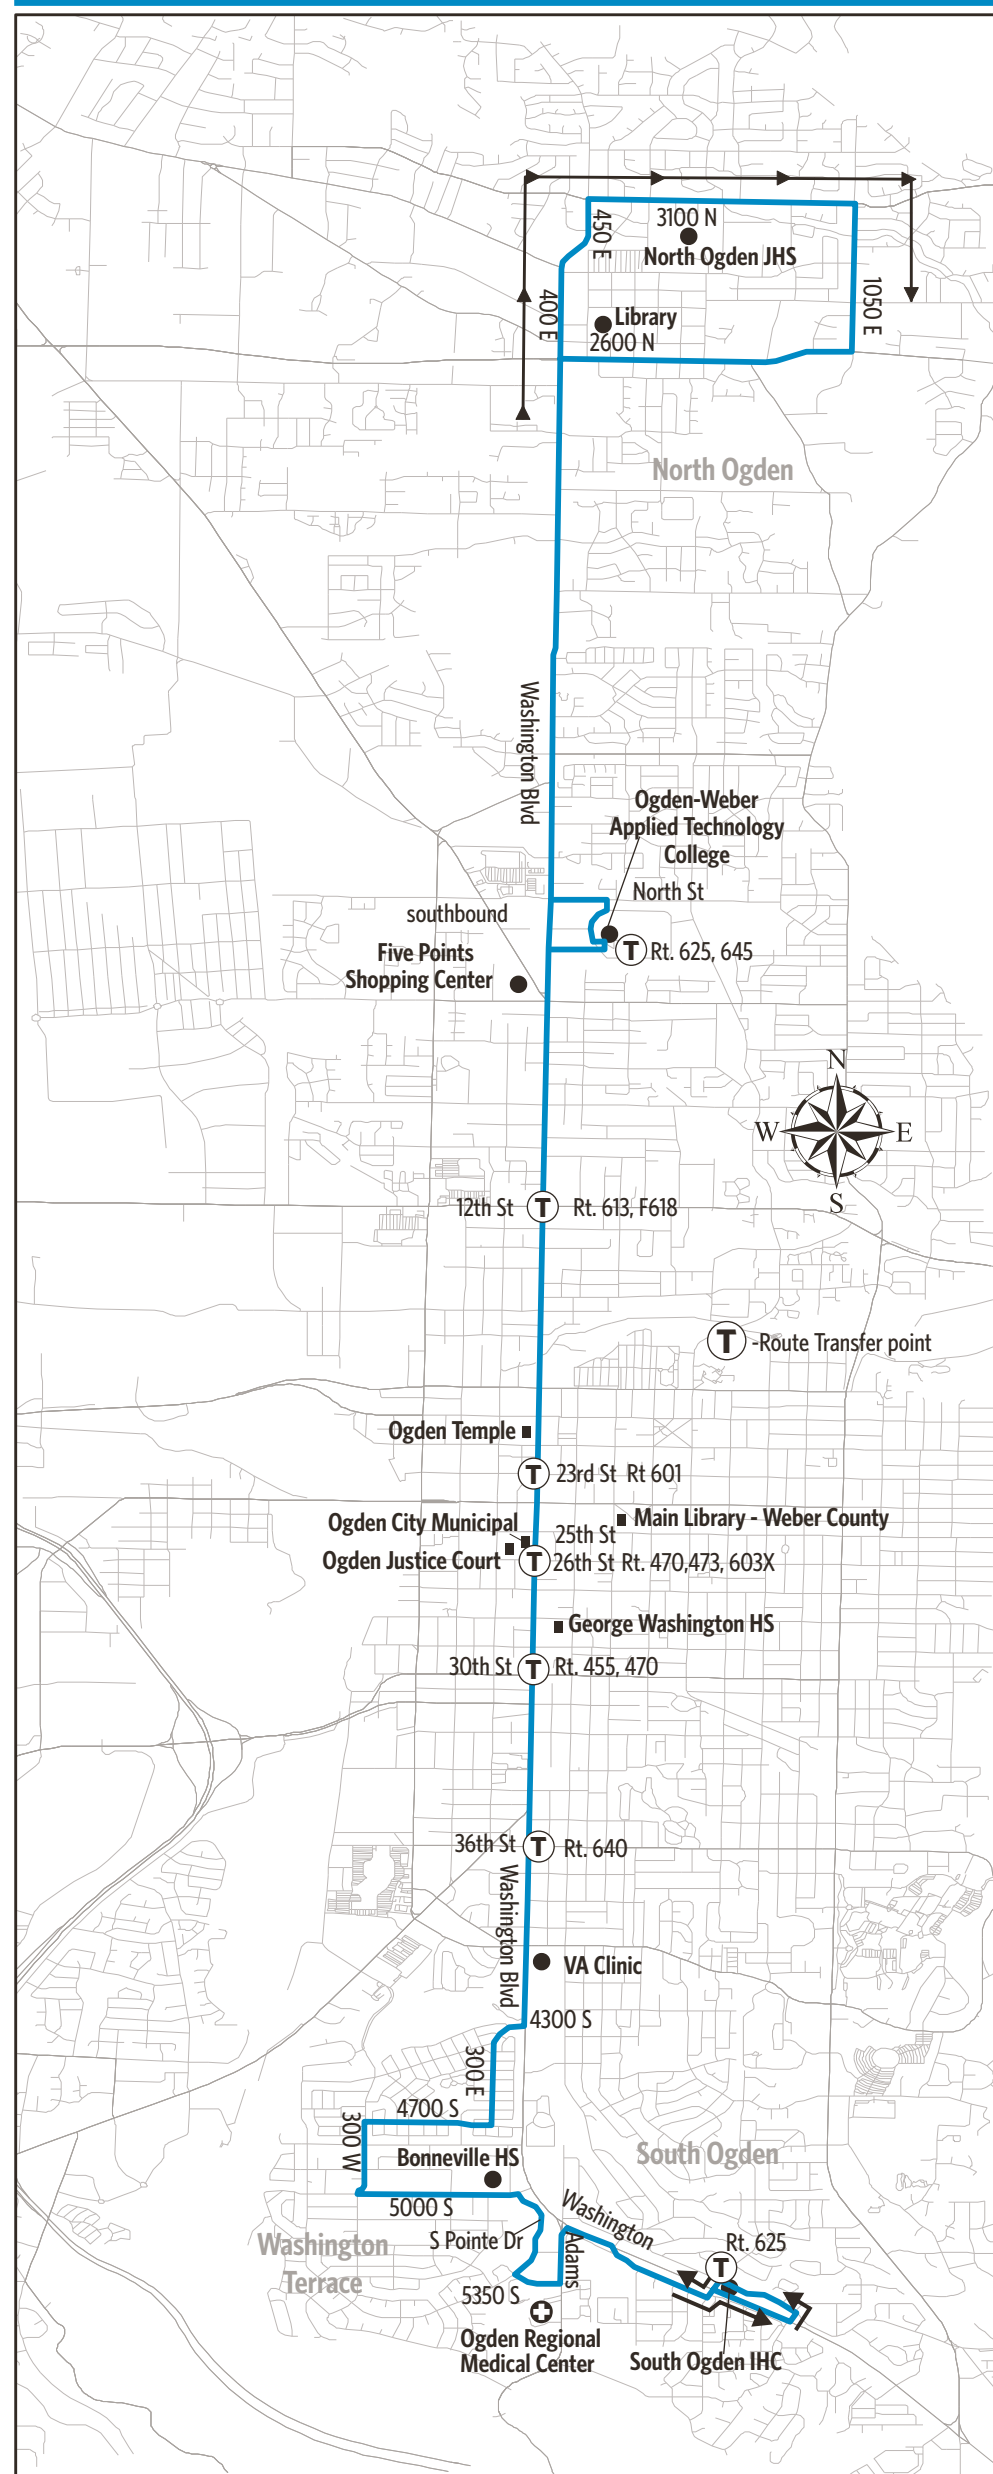

Route 612 - Washington Blvd

SUNDAY
To North Ogden

950 E & Chambers St	5350 S & 400 E (S. Ogden)	4700 S & 200 E	36th St & Washington	25th Washington Blvd	17th St & Washington	9th St & Washington Blvd.	2400 N & Washington Blvd.	3100 N & 1050 E	2500 N & Washington Blvd.
930a	936a	942a	947a	953a	957a	1000a	1009a	----	----
1000	1006	1012	1017	1023	1027	1030	1039	----	----
1030	1036	1042	1047	1053	1057	1100	1109	----	----
1100	1106	1112	1117	1123	1127	1130	1139	----	----
1130	1136	1142	1147	1153	1157	1200p	1209p	----	----
1200p	1206p	1212p	1217p	1223p	1227p	1230	1239	----	----
1230	1236	1242	1247	1253	1257	100	109	----	----
100	106	112	117	123	127	130	139	----	----
130	137	143	148	154	158	201	211	215p	220p
200	207	213	218	224	228	231	241	245	250
230	237	243	248	254	258	301	311	315	320
300	307	313	318	324	328	331	341	345	350
330	337	343	348	354	358	401	411	415	420
400	407	413	418	424	428	431	441	445	450
430	437	443	448	454	458	501	511	515	520
500	507	513	518	524	528	531	541	545	550
530	537	543	548	554	558	601	611	615	620

To South Ogden

2400 N & Washington Blvd.	3100 N & 1050 E	2500 N & Washington Blvd.	9th St & Washington Blvd.	17th St & Washington	25th Washington Blvd	36th St & Washington	4700 S & 200 E	5350 S & 400 E (S. Ogden)	950 E & Chambers St
915a	919a	924a	934a	938a	943a	949a	953a	959a	1006a
945	949	954	1004	1008	1013	1019	1023	1029	1036
1015	1019	1024	1034	1038	1043	1049	1053	1059	1106
1045	1049	1054	1104	1108	1113	1119	1123	1129	1136
1115	1119	1124	1134	1138	1143	1149	1153	1159	1206p
1145	1149	1154	1204p	1208p	1213p	1219p	1223p	1229p	1236
1215p	1219p	1224p	1234	1238	1243	1249	1253	1259	106
1245	1249	1254	104	108	113	119	123	129	136
115	119	124	134	138	143	149	153	159	206
145	149	154	204	208	213	219	223	229	236
215	219	224	234	238	243	249	253	259	306
----	----	254	304	308	313	319	323	329	336
----	----	324	334	338	343	349	353	359	406
----	----	354	404	408	413	419	423	429	436
----	----	424	434	438	443	449	453	459	506
----	----	454	504	508	513	519	523	529	536
----	----	524	534	538	543	549	553	559	606