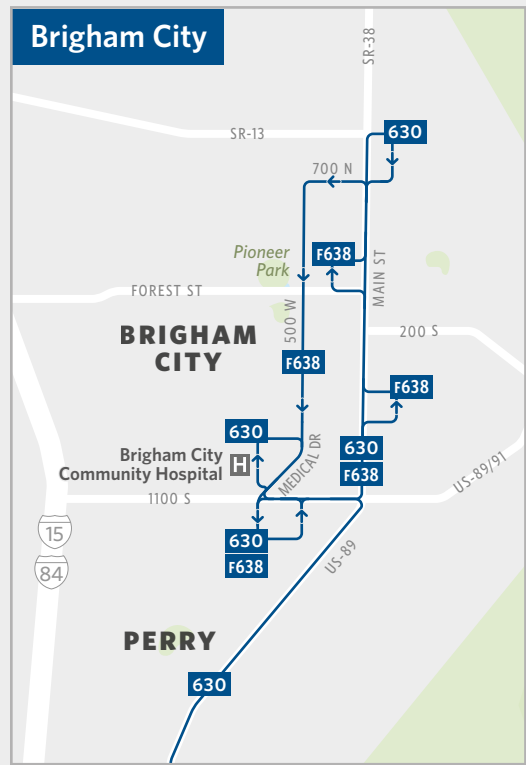

↑ to Brigham City

# Weber & Davis SYSTEM MAP

**Plan your trip**

**Transit**, UTA's official trip planning and ticketing app

Find schedule info, see bus and train locations, buy tickets and passes, and get notified about detours and service disruptions in real time.

801-RIDE-UTA (743-3882) | @RideUTA | rideuta.com

**Legend**

**Rail**

**FrontRunner**  
Intercity train service running every 30-60 minutes  
Monday-Saturday only

**Bus**

- OGX**  
Bus rapid transit (BRT) service running every 6-15 minutes
- Frequent bus**  
Every 15-30 minutes
- Regular bus**  
Every 30 or more minutes
- Limited bus**  
Check individual route schedules
- Ski bus**  
Service to area ski resorts  
No service outside ski season: check rideuta.com/ski for exact dates

**UTA On Demand zone**  
Corner-to-corner microtransit van service

**Park-and-ride**

EFFECTIVE 23 NOVEMBER 2025

↓ to Salt Lake and Utah counties

↓ FrontRunner to Salt Lake Central & Provo Central