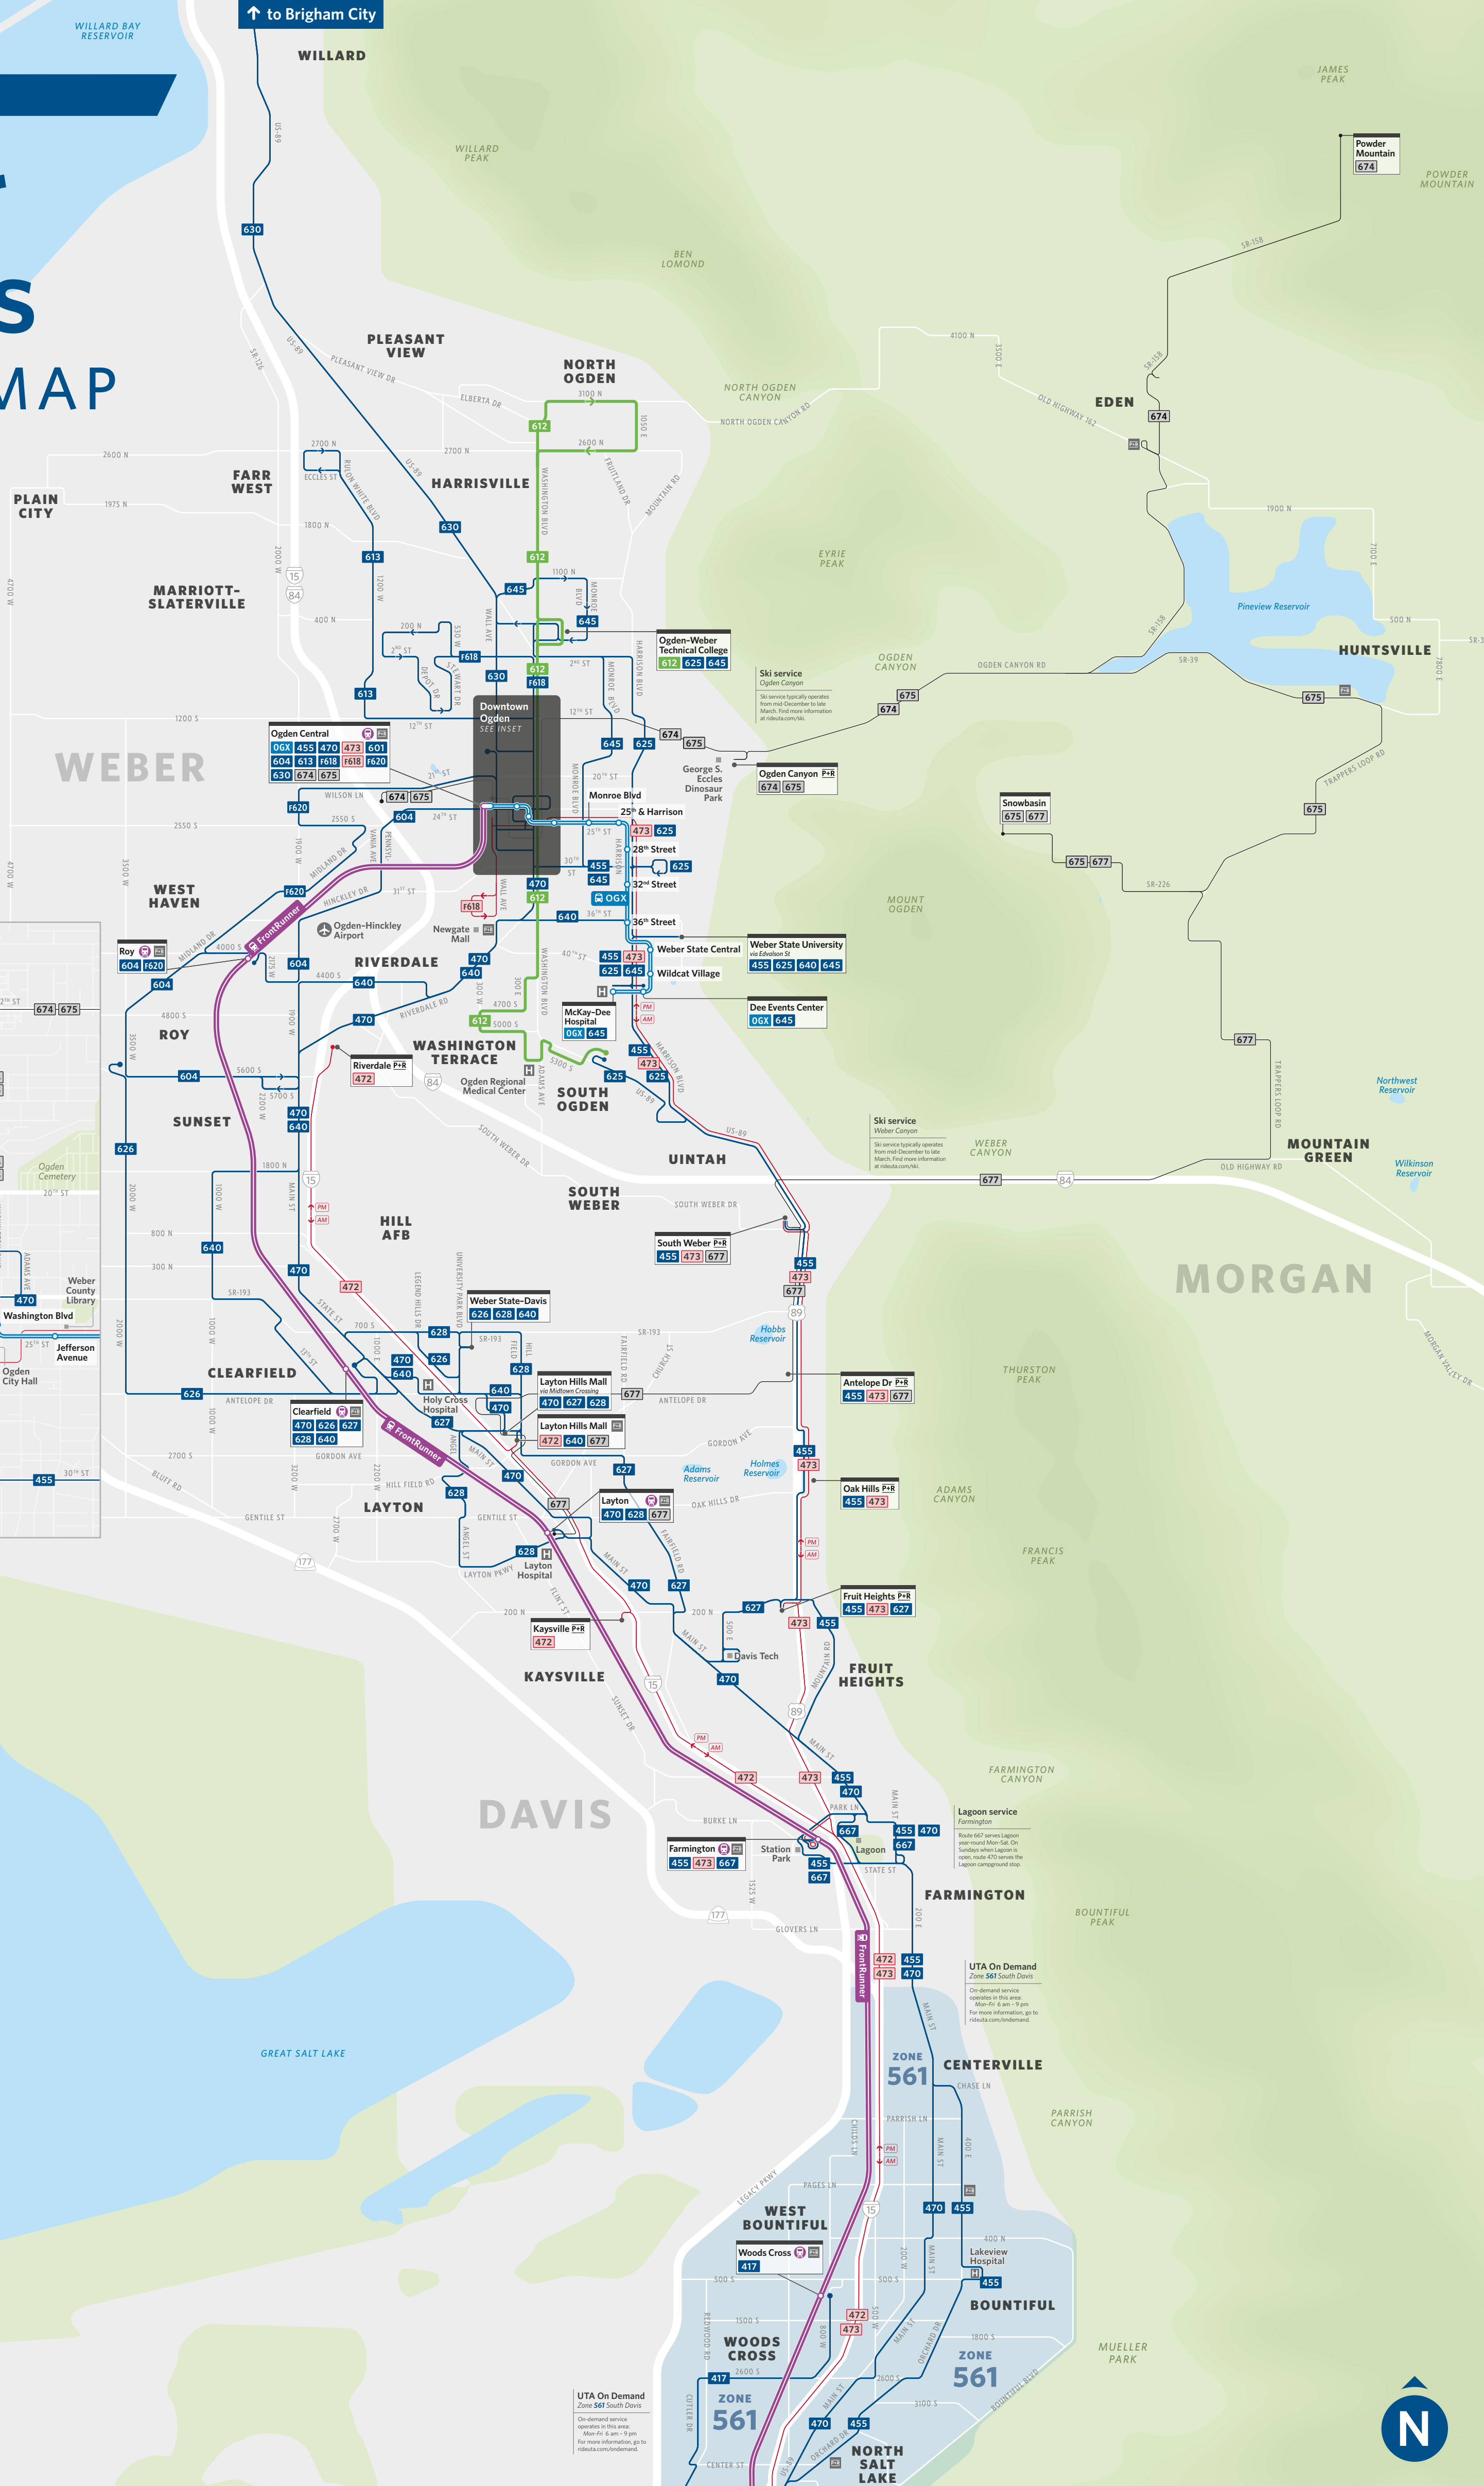

↑ to Brigham City

# Weber & Davis SYSTEM MAP

**Plan your trip**

**Transit**, UTA's official trip planning and ticketing app

Find schedule info, see bus and train locations, buy tickets and passes, and get notified about detours and service disruptions in real time.

801-RIDE-UTA (743-3882) | @RideUTA | rideuta.com

**Legend**

**Rail**

**FrontRunner**  
Intercity train service running every 30-60 minutes  
Monday-Saturday only

**Bus**

- OGX**  
Bus rapid transit (BRT) service running every 6-15 minutes
- Frequent bus**  
Every 15-30 minutes
- Regular bus**  
Every 30 or more minutes
- Limited bus**  
Check individual route schedules
- Ski bus**  
Service to area ski resorts  
No service outside ski season: check rideuta.com/ski for exact dates

**UTA On Demand zone**  
Corner-to-corner microtransit van service

**Park-and-ride**

EFFECTIVE 23 NOVEMBER 2025

↓ to Salt Lake and Utah counties

↓ FrontRunner to Salt Lake Central & Provo Central