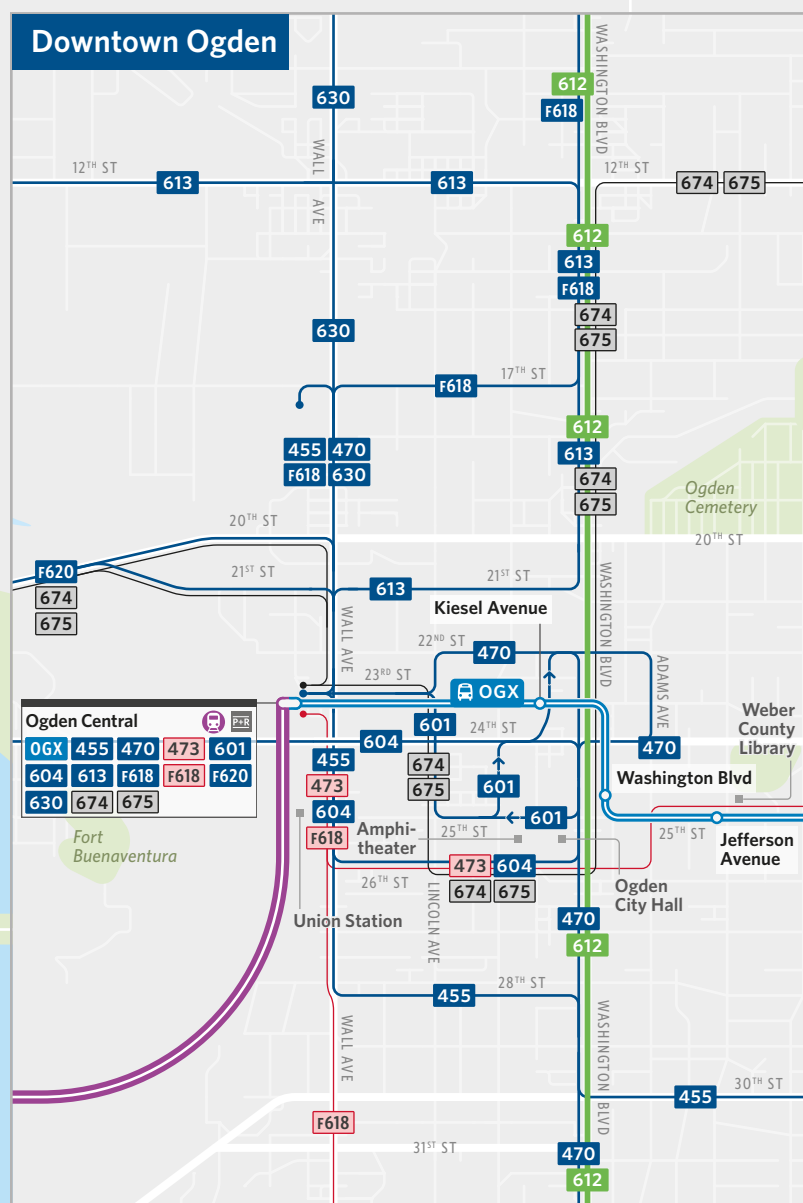

↑ to Brigham City

# Weber & Davis SYSTEM MAP

**Plan your trip**

**Transit**, UTA's official trip planning and ticketing app

Find schedule info, see bus and train locations, buy tickets and passes, and get notified about detours and service disruptions in real time.

801-RIDE-UTA (743-3882) | @RideUTA | rideuta.com

**Legend**

**Rail**

**FrontRunner**  
Intercity train service running every 30-60 minutes  
Monday-Saturday only

**Bus**

- OGX**  
Bus rapid transit (BRT) service running every 6-15 minutes
- Frequent bus**  
Every 15-30 minutes
- Regular bus**  
Every 30 or more minutes
- Limited bus**  
Check individual route schedules
- Ski bus**  
Service to area ski resorts  
No service outside ski season: check rideuta.com/ski for exact dates

**UTA On Demand zone**  
Corner-to-corner microtransit van service

**Park-and-ride**

EFFECTIVE 23 NOVEMBER 2025

↓ to Salt Lake and Utah counties

↓ FrontRunner to Salt Lake Central & Provo Central