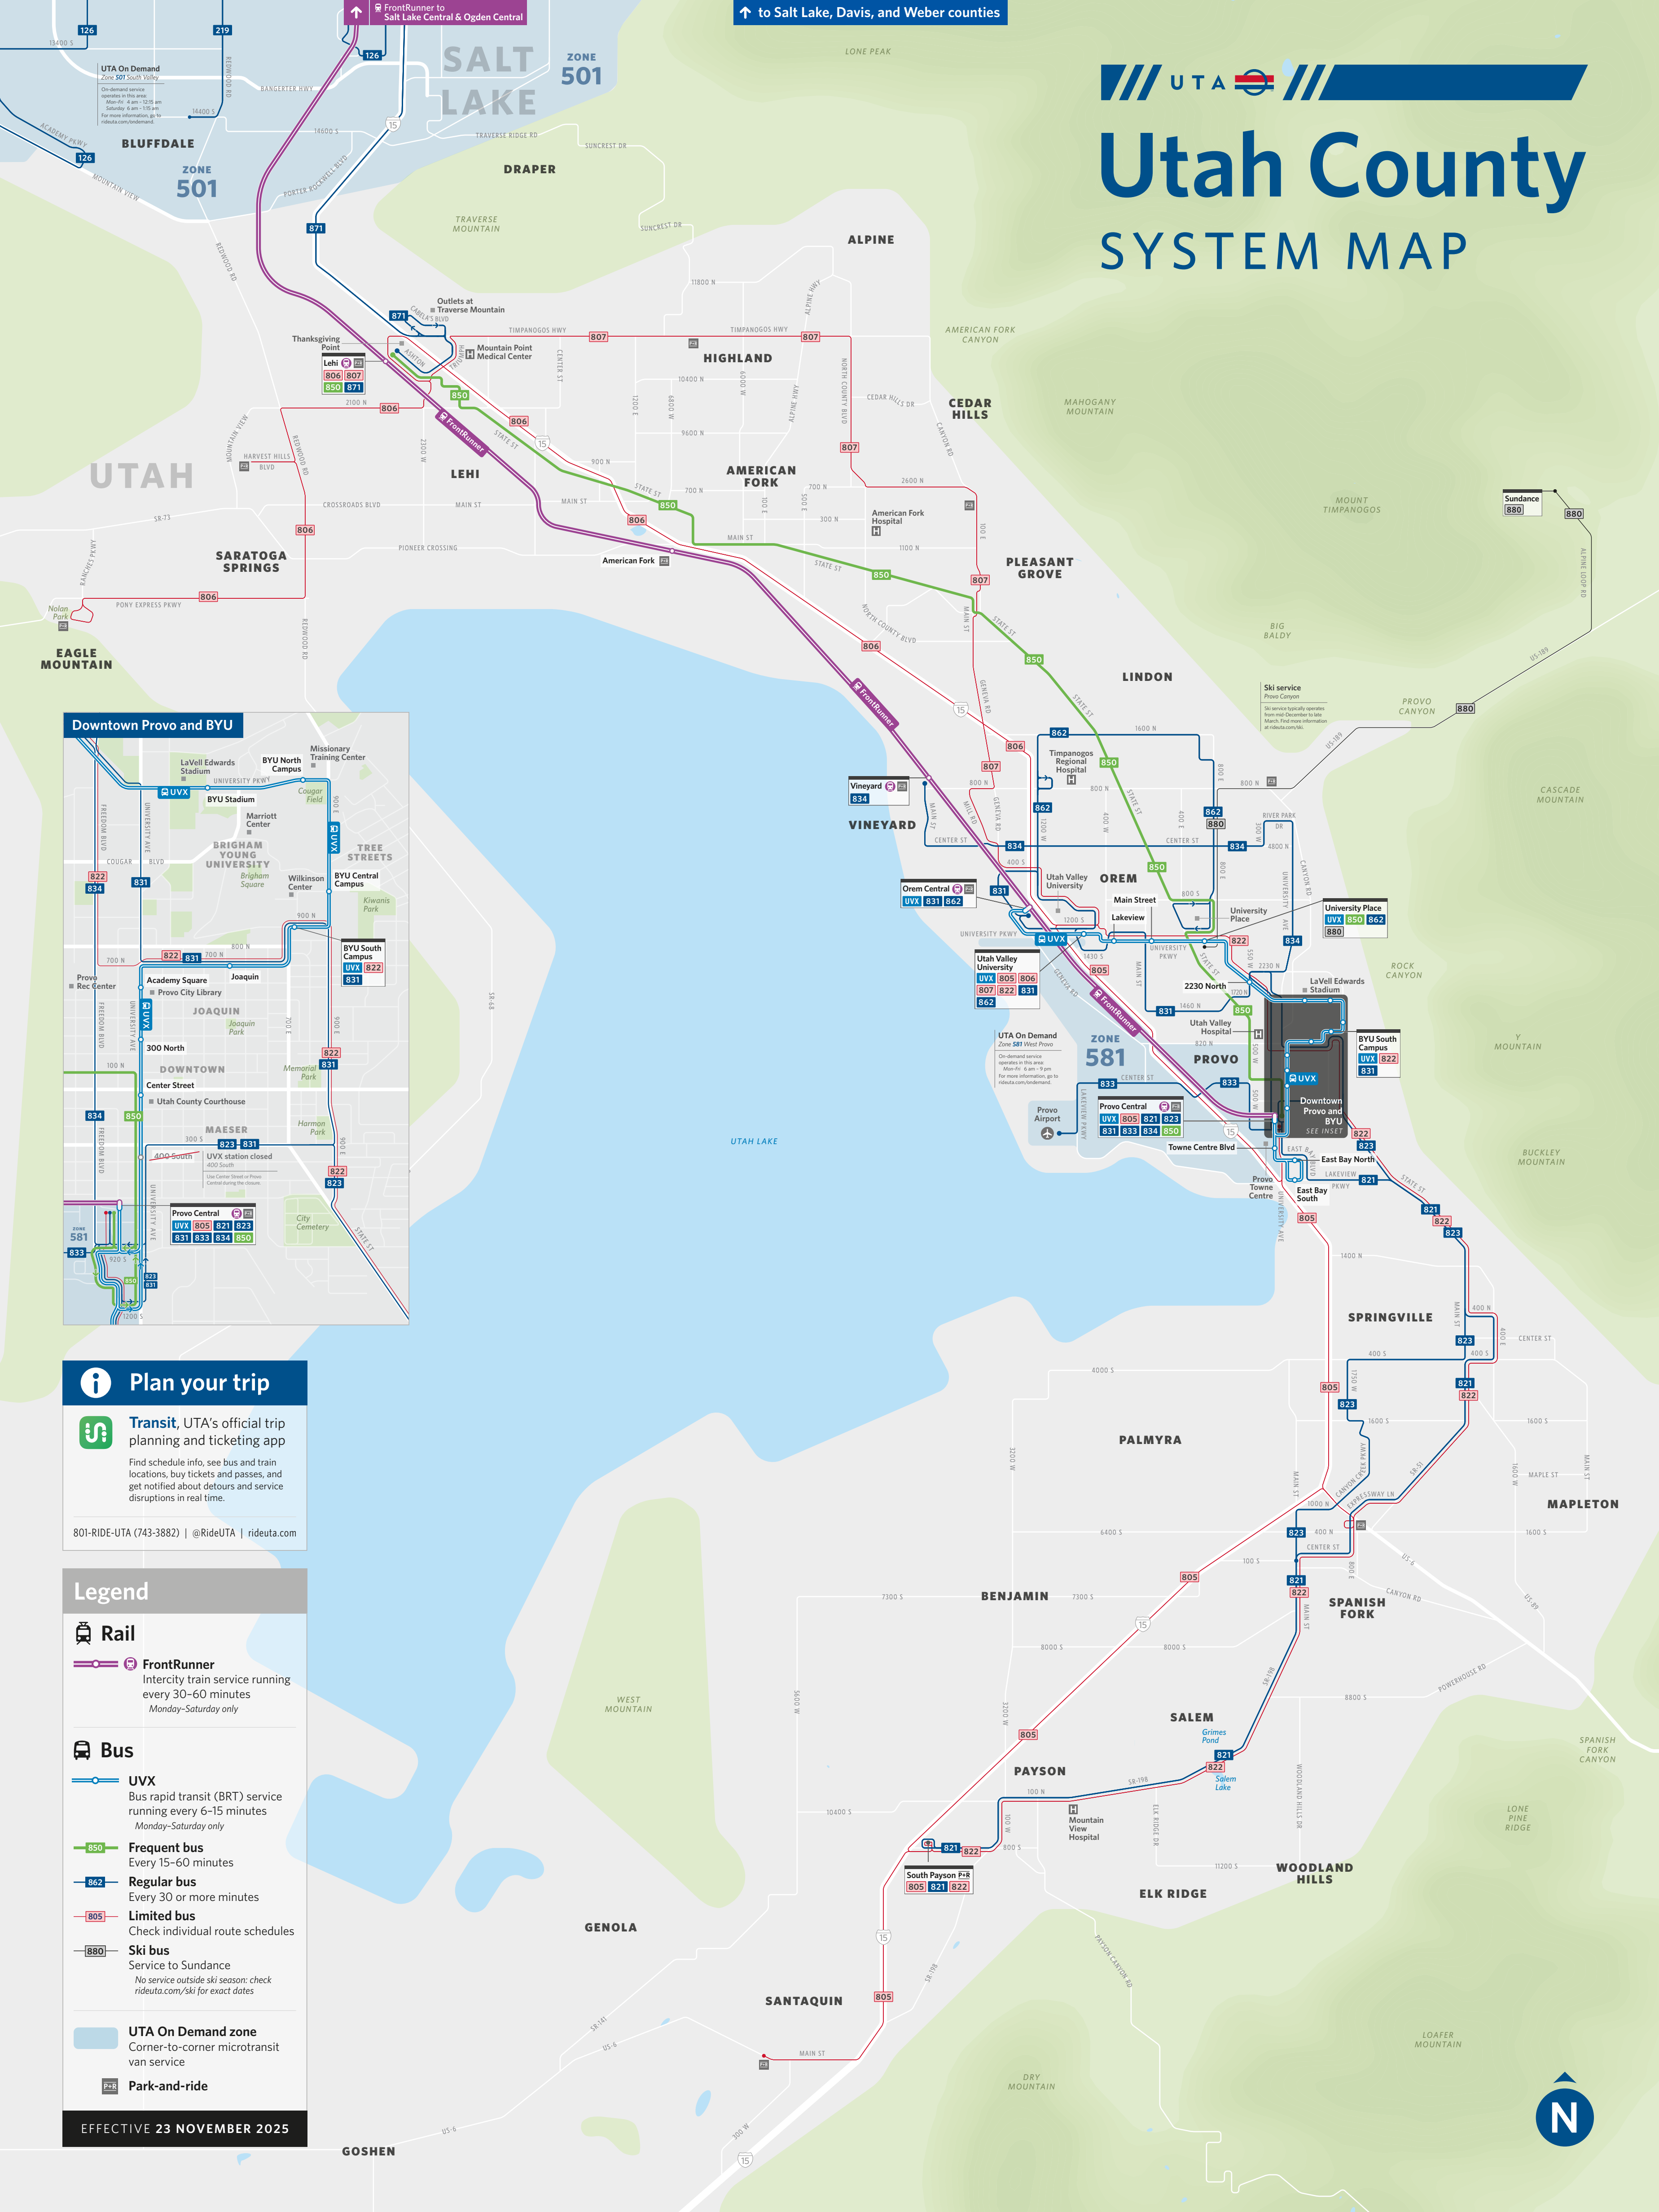

Utah County SYSTEM MAP

Plan your trip

Transit, UTA's official trip planning and ticketing app

Find schedule info, see bus and train locations, buy tickets and passes, and get notified about detours and service disruptions in real time.

801-RIDE-UTA (743-3882) | @RideUTA | rideuta.com

Legend

Rail

- FrontRunner**
Intercity train service running every 30-60 minutes Monday-Saturday only

Bus

- UVX**
Bus rapid transit (BRT) service running every 6-15 minutes Monday-Saturday only
- Frequent bus**
Every 15-60 minutes
- Regular bus**
Every 30 or more minutes
- Limited bus**
Check individual route schedules
- Ski bus**
Service to Sundance
No service outside ski season; check rideuta.com/ski for exact dates

UTA On Demand zone
Corner-to-corner microtransit van service

Park-and-ride

EFFECTIVE 23 NOVEMBER 2025