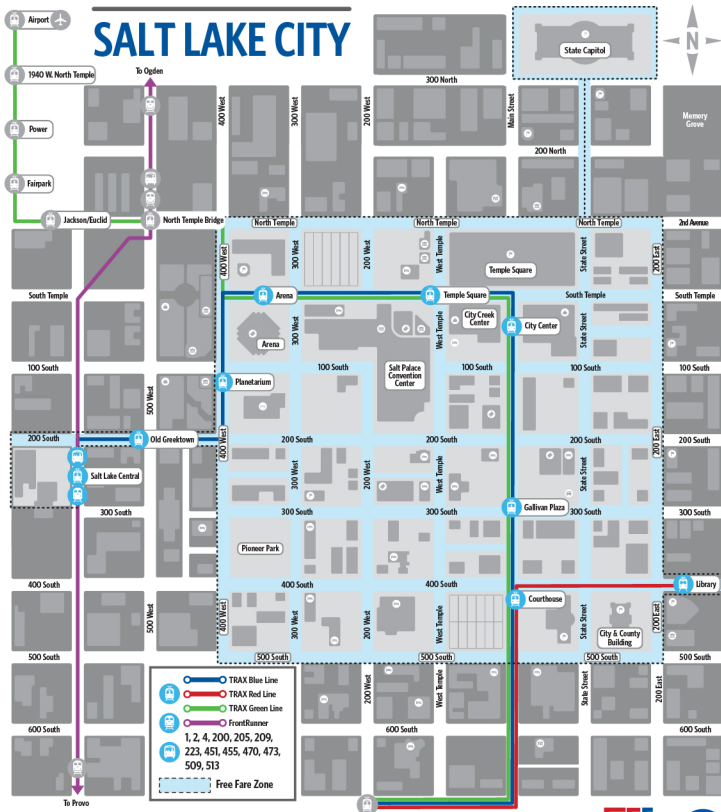

DOWNTOWN SALT LAKE CITY

801-743-3882 (RIDE-UTA) • rideuta.com